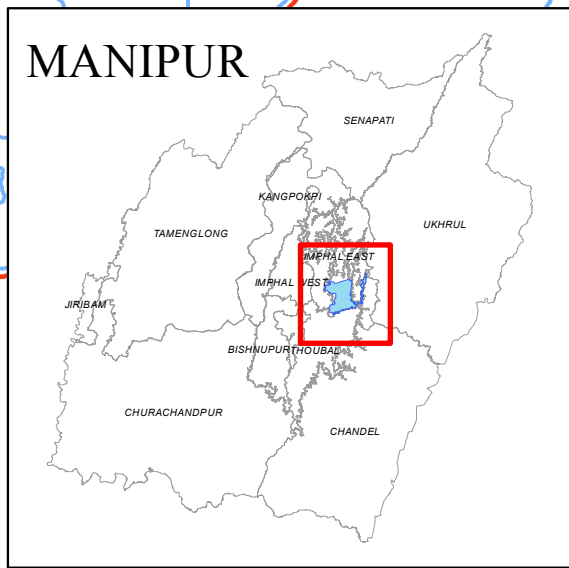

MANIPUR

AC MAP (7-Andro AC)

Legend

- Health Centre
- Police Station
- DistrictHQ
- Sub-DivisionHQ
- Helipad
- River
- National Highway
- Other Roads
- AC Boundary

Polling Stations

- Normal
- Critical
- Vulnerable
- Both